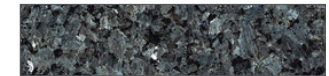

Light Blue Labrador