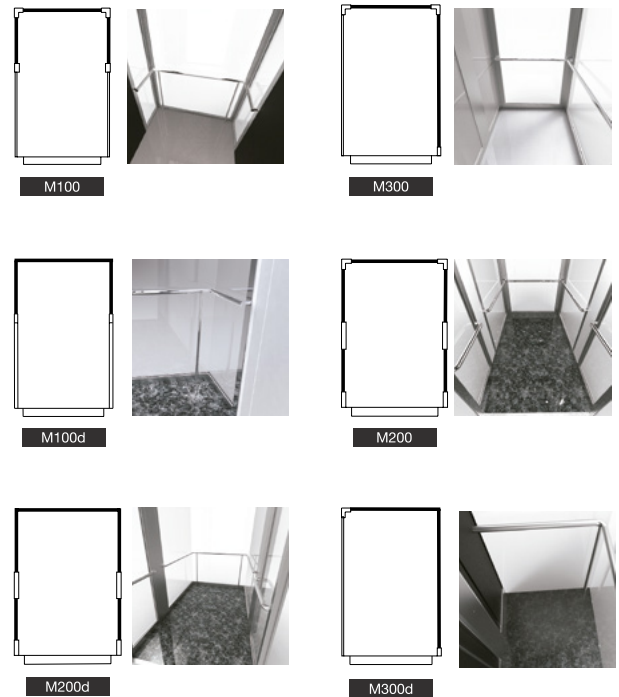

Matrix

Square Shaped Cars with different in the arrangement of the glass walls.

Models M100, M200, M300: Framed glass.

Models M100d, M200d, M300d: Frameless glass.

We have a multitude of shapes for panoramic cars with one or more glass walls.

Vector

Polygonal or curved cars, with or without joints between glass panels.

Models V100, V300: Framed glass

Models M100d, M300d: Frameless glass

V100

V100d

V300

V300d

For model & load compatibility, please ask for advice.

Century

Cabinas acristaladas completamente circulares

Modelos C100: Unión entre cristales enmarcado con perfiles.

Modelos C200: Unión entre cristales sin perfiles.