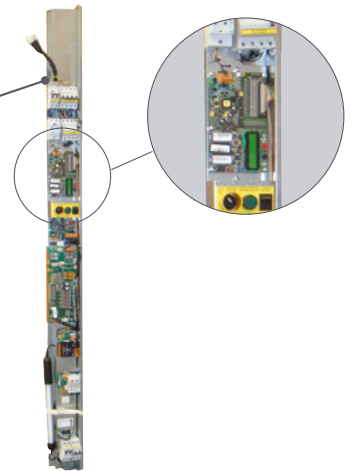

Mirror

1/2 Height

Slat mirror

Full mirror

Handrail

STANDARD EN 81-20

- 1. Rectangular stainless steel.
- 2. Rectangular skinplate.
- 3. Straight tubular polished St. Steel.
- 4. Curved tubular satin St. Steel.
- 5. Curved tubular polished St. Steel.
- 6. Curved tubular painted black.

Automatic door

Primed
Stainless steel

Big vision panel

Folding Bus door big vision panel

Full glass stainless steel frame

▶ Control panel in door frame.

Available for Carlos Silva,
Elec Megom, Sprinte and
New Lift.