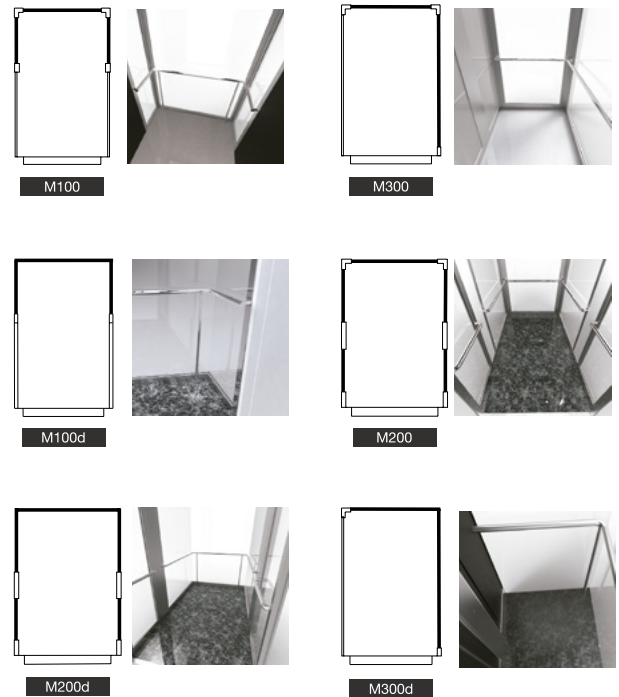

Square Shaped Cars with different in the arrangement of the glass walls.

Models M100, M200, M300: Framed glass.

Models M100d, M200d, M300d: Frameless glass.

We have a multitude of shapes for panoramic cars with one or more glass walls.