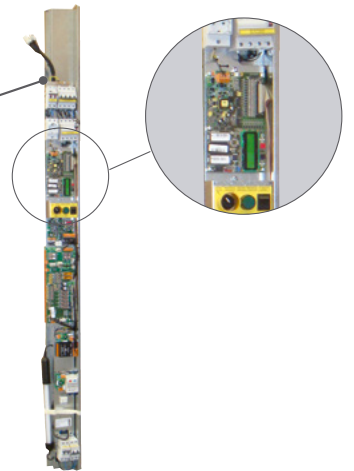

Automatic door

Primed
Stainless steel

Big vision panel

Folding Bus door big vision panel

Full glass stainless steel frame

► Control panel in door frame.

Available for Carlos Silva,
Elec Megom, Sprinte and
New Lift.