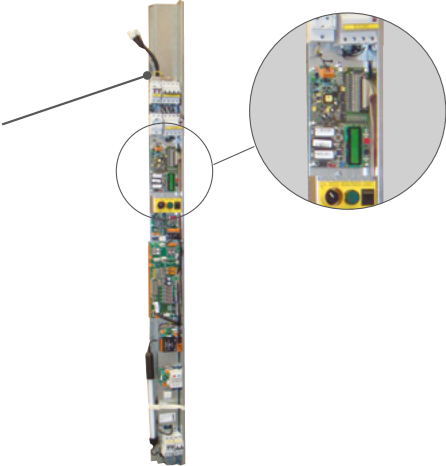

### Automatic door

Primed  
Stainless steel

Big vision panel

Folding Bus door big vision panel

Full glass stainless steel frame

▶ Control panel in door frame.  
Available for Carlos Silva,  
Elec Megom, Sprinte and  
New Lift.