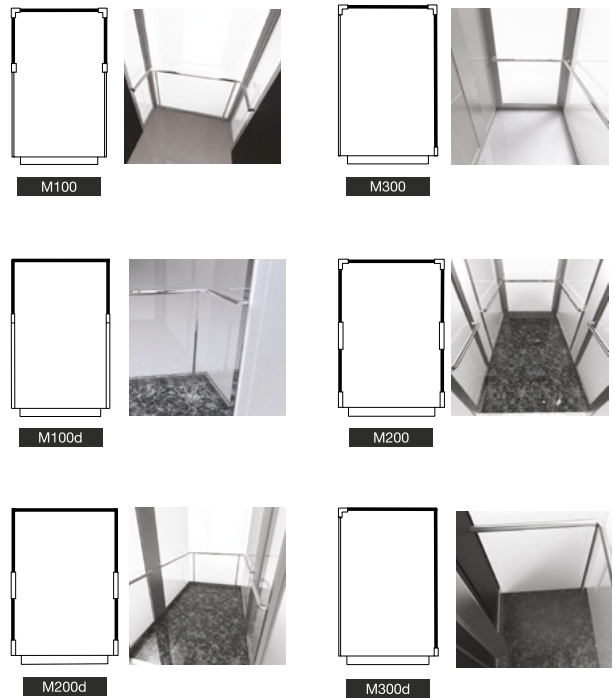

Matrix

Square Shaped Cars with different in the arrangement of the glass walls.

Models M100, M200, M300: Framed glass.

Models M100d, M200d, M300d: Frameless glass.

We have a multitude of shapes for panoramic cars with one or more glass walls.