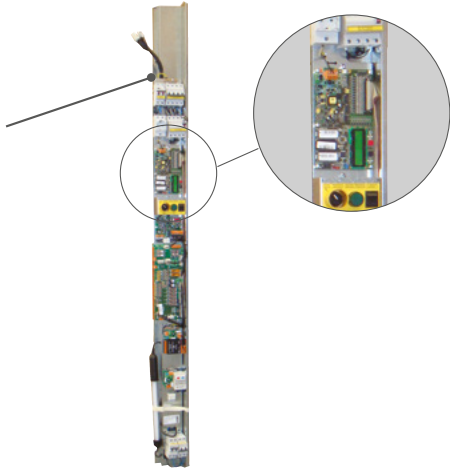

Automatic door

Primed
Stainless steel

Big vision panel

Folding Bus door big vision panel

Full glass stainless steel frame

▶ Control panel in door frame.
Available for Carlos Silva,
Elec Megom, Sprinte and
New Lift.