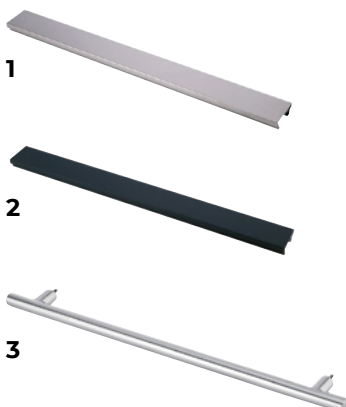

Skirting illumination

Car walls illumination

COP Illumination

Ceiling illumination

Mirrors

1/2 Height

Slim mirror panel

Full mirror

Handrail

STANDARD EN 81-20

1. Rectangular stainless steel
2. Rectangular skinplate
3. Straight tubular polished St. Steel
4. Curved tubular satin St. Steel
5. Curved tubular polished St. Steel
6. Curved tubular painted black