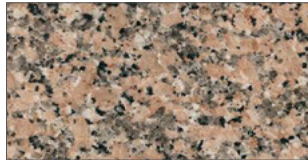

Pink Porriño